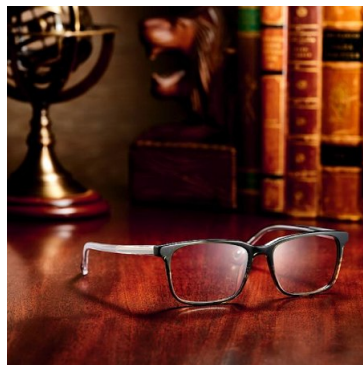

SHANE KLEIN / ACCESSORIES

**ANCHOR MANAGEMENT**

VERSACE PLAYS ON THE NAVY, THESE CLOTHES AND ACCESSORIES ARE INSPIRED BY THE SEA.

- BROWN LEATHER STRAP WITH GOLD ANCHOR. Price: \$120
- GOLD ANCHOR. Price: \$120
- GOLD ANCHOR. Price: \$120
- GOLD ANCHOR. Price: \$120
- GOLD ANCHOR. Price: \$120