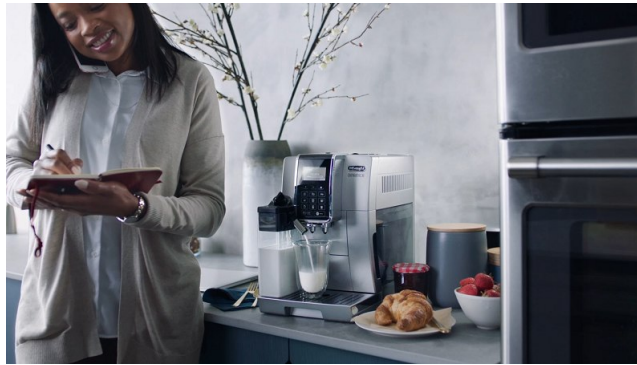

SHANE KLEIN / SETS & PROPS / ADVERTISING

A man in a grey shirt is operating an espresso machine in a modern kitchen. The counter is cluttered with various items, including oranges and a vase with a plant.

WHEN THINGS GO WRONG,  
AT LEAST YOUR COFFEE GOES RIGHT.

**ESPRESSO MADE RIGHT™**

SHOP NOW ▶

A woman is standing in a bedroom, looking at a bed with a patterned blanket. The text "BIG HOME SALE" is overlaid on the image.