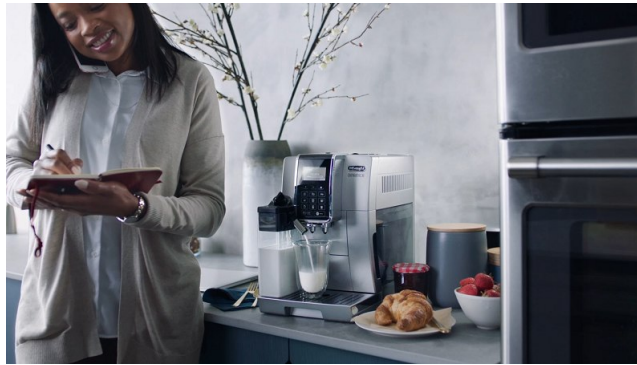

SHANE KLEIN / SETS & PROPS / ADVERTISING

WHEN THINGS GO WRONG,
AT LEAST YOUR COFFEE GOES RIGHT.

ESPRESSO MADE RIGHT™

SHOP NOW ▶

BIG HOME SALE