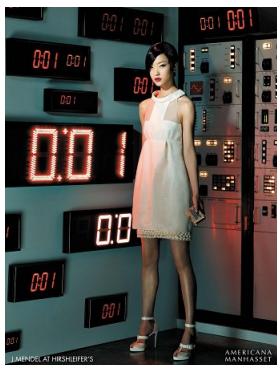

SHANE KLEIN / SETS & PROPS / ADVERTISING

A man in a grey shirt is operating an espresso machine in a modern kitchen. The counter is cluttered with various items, including oranges and a vase with a plant.

WHEN THINGS GO WRONG,  
AT LEAST YOUR COFFEE GOES RIGHT.

**ESPRESSO MADE RIGHT™**

SHOP NOW ▶

A woman is standing in a bedroom, looking at a bed with a patterned blanket. The text "BIG HOME SALE" is overlaid on the image.