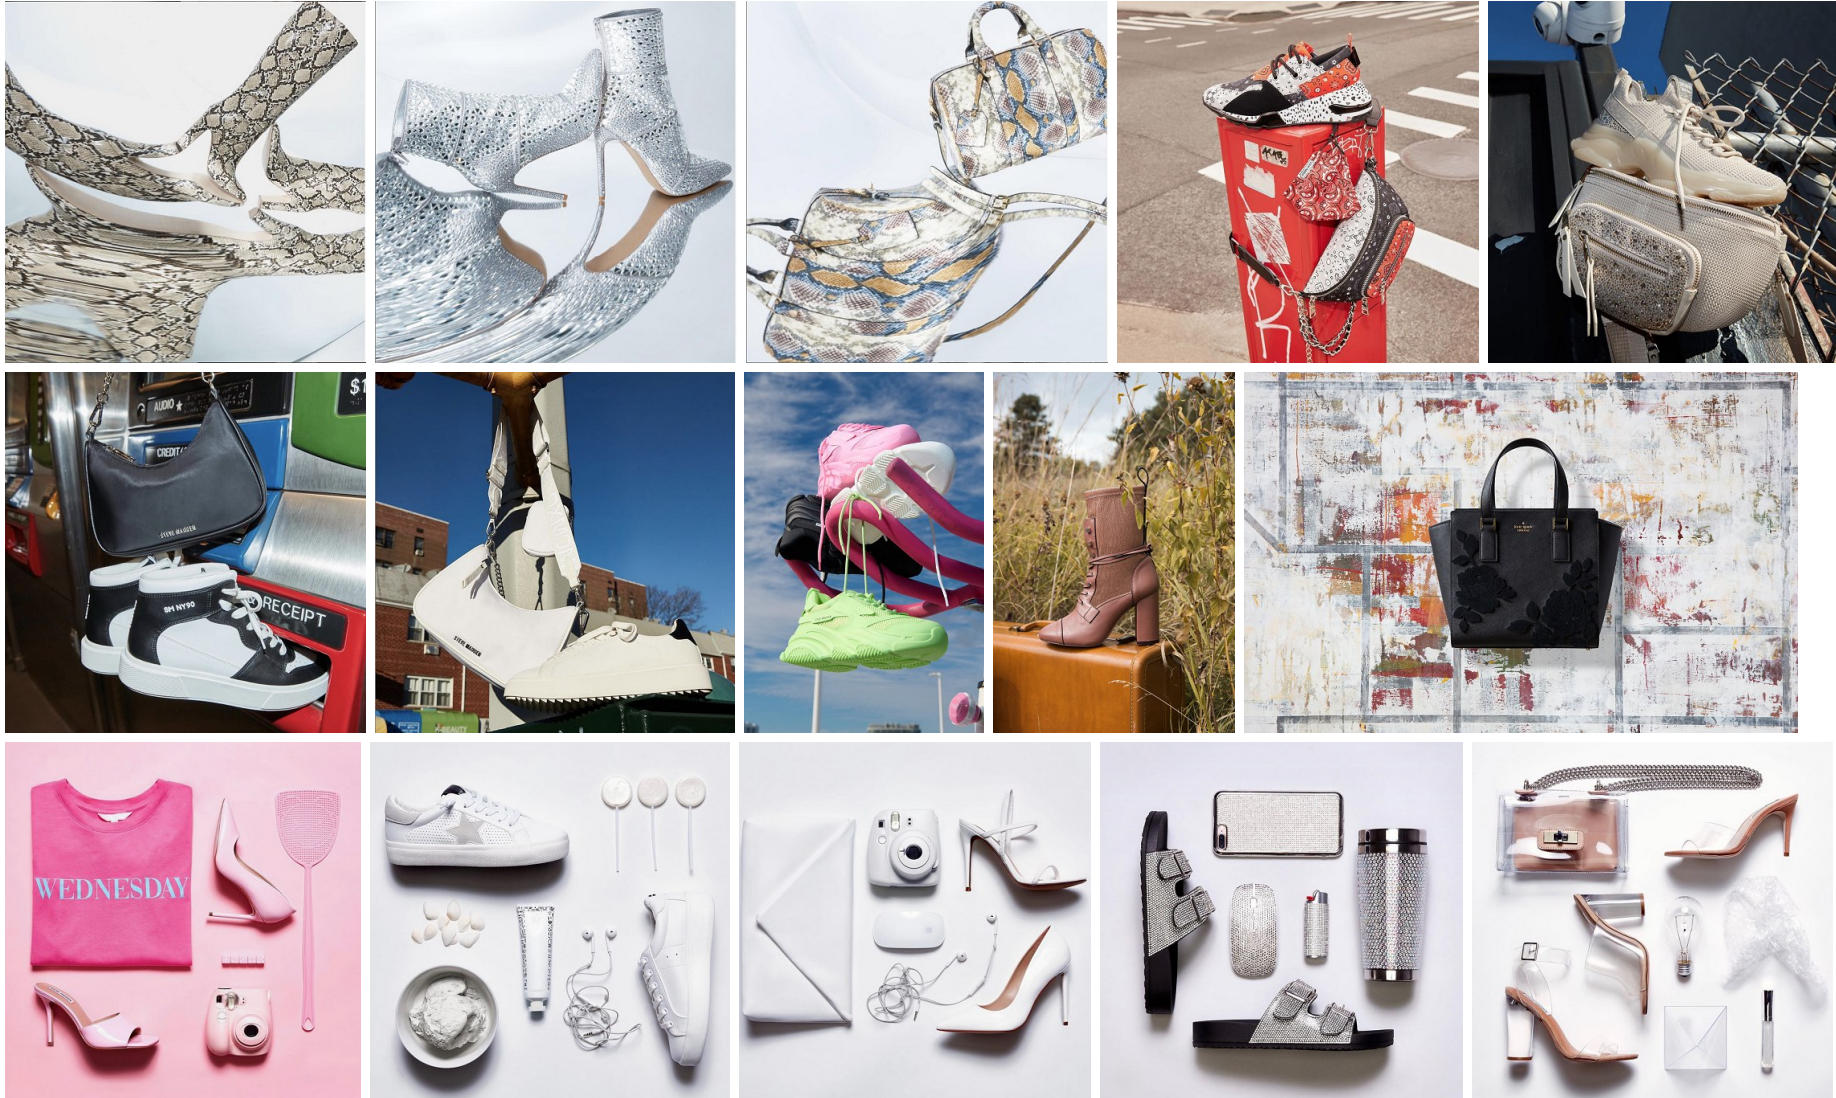

CARA EISEL / ACCESSORIES

BETSLEY