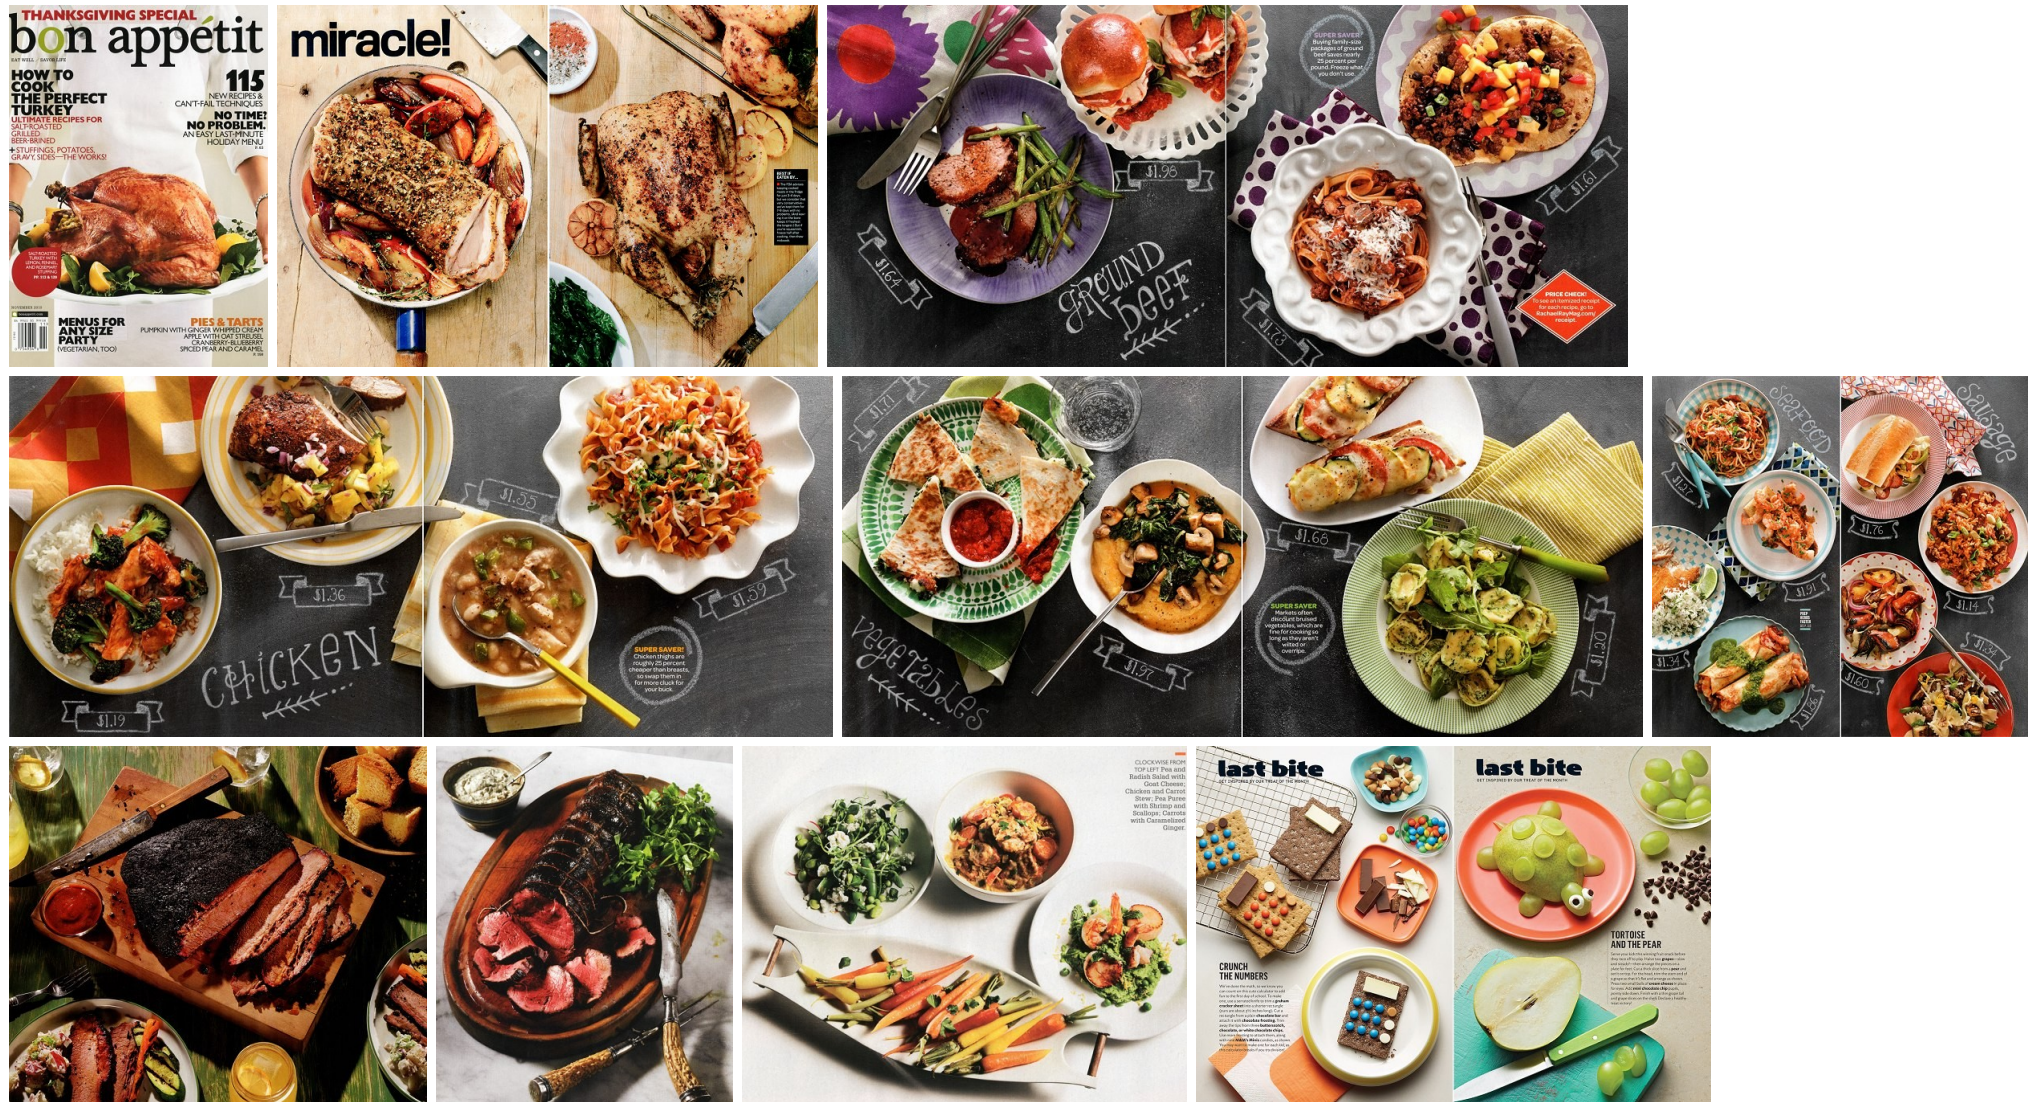

SHARON RYAN / TABLETOP

Why trust your cheesecake to anyone but PHILLY?

**PHILADELPHIA New York Cheesecake**

PHILLY CHEESECAKE RECIPE

1 1/2 CUPS PHILLY CHEESECAKE FILLING  
 1 1/2 CUPS PHILLY CHEESECAKE CRUST  
 1 1/2 CUPS PHILLY CHEESECAKE TOPPING  
 1 1/2 CUPS PHILLY CHEESECAKE SAUCE  
 1 1/2 CUPS PHILLY CHEESECAKE SAUCE  
 1 1/2 CUPS PHILLY CHEESECAKE SAUCE