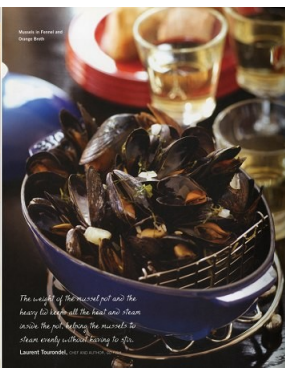

SHARON RYAN / TABLETOP

Why trust your cheesecake to anyone but PHILLY?

PHILADELPHIA New York Cheesecake

PHILLY'S CHEESECAKE IS THE ORIGINAL. IT'S THE ONLY CHEESECAKE MADE WITH PHILLY'S NEW YORK CHEESECAKE MIXTURE. IT'S THE ONLY CHEESECAKE MADE WITH PHILLY'S NEW YORK CHEESECAKE MIXTURE. IT'S THE ONLY CHEESECAKE MADE WITH PHILLY'S NEW YORK CHEESECAKE MIXTURE.

Fruitful Bowl

PHILLY'S FRUITFUL BOWL IS THE ONLY FRUITFUL BOWL MADE WITH PHILLY'S FRUITFUL BOWL MIXTURE. IT'S THE ONLY FRUITFUL BOWL MIXTURE MADE WITH PHILLY'S FRUITFUL BOWL MIXTURE.

PHILLY'S FRUITFUL BOWL MIXTURE IS THE ONLY FRUITFUL BOWL MIXTURE MADE WITH PHILLY'S FRUITFUL BOWL MIXTURE. IT'S THE ONLY FRUITFUL BOWL MIXTURE MADE WITH PHILLY'S FRUITFUL BOWL MIXTURE.