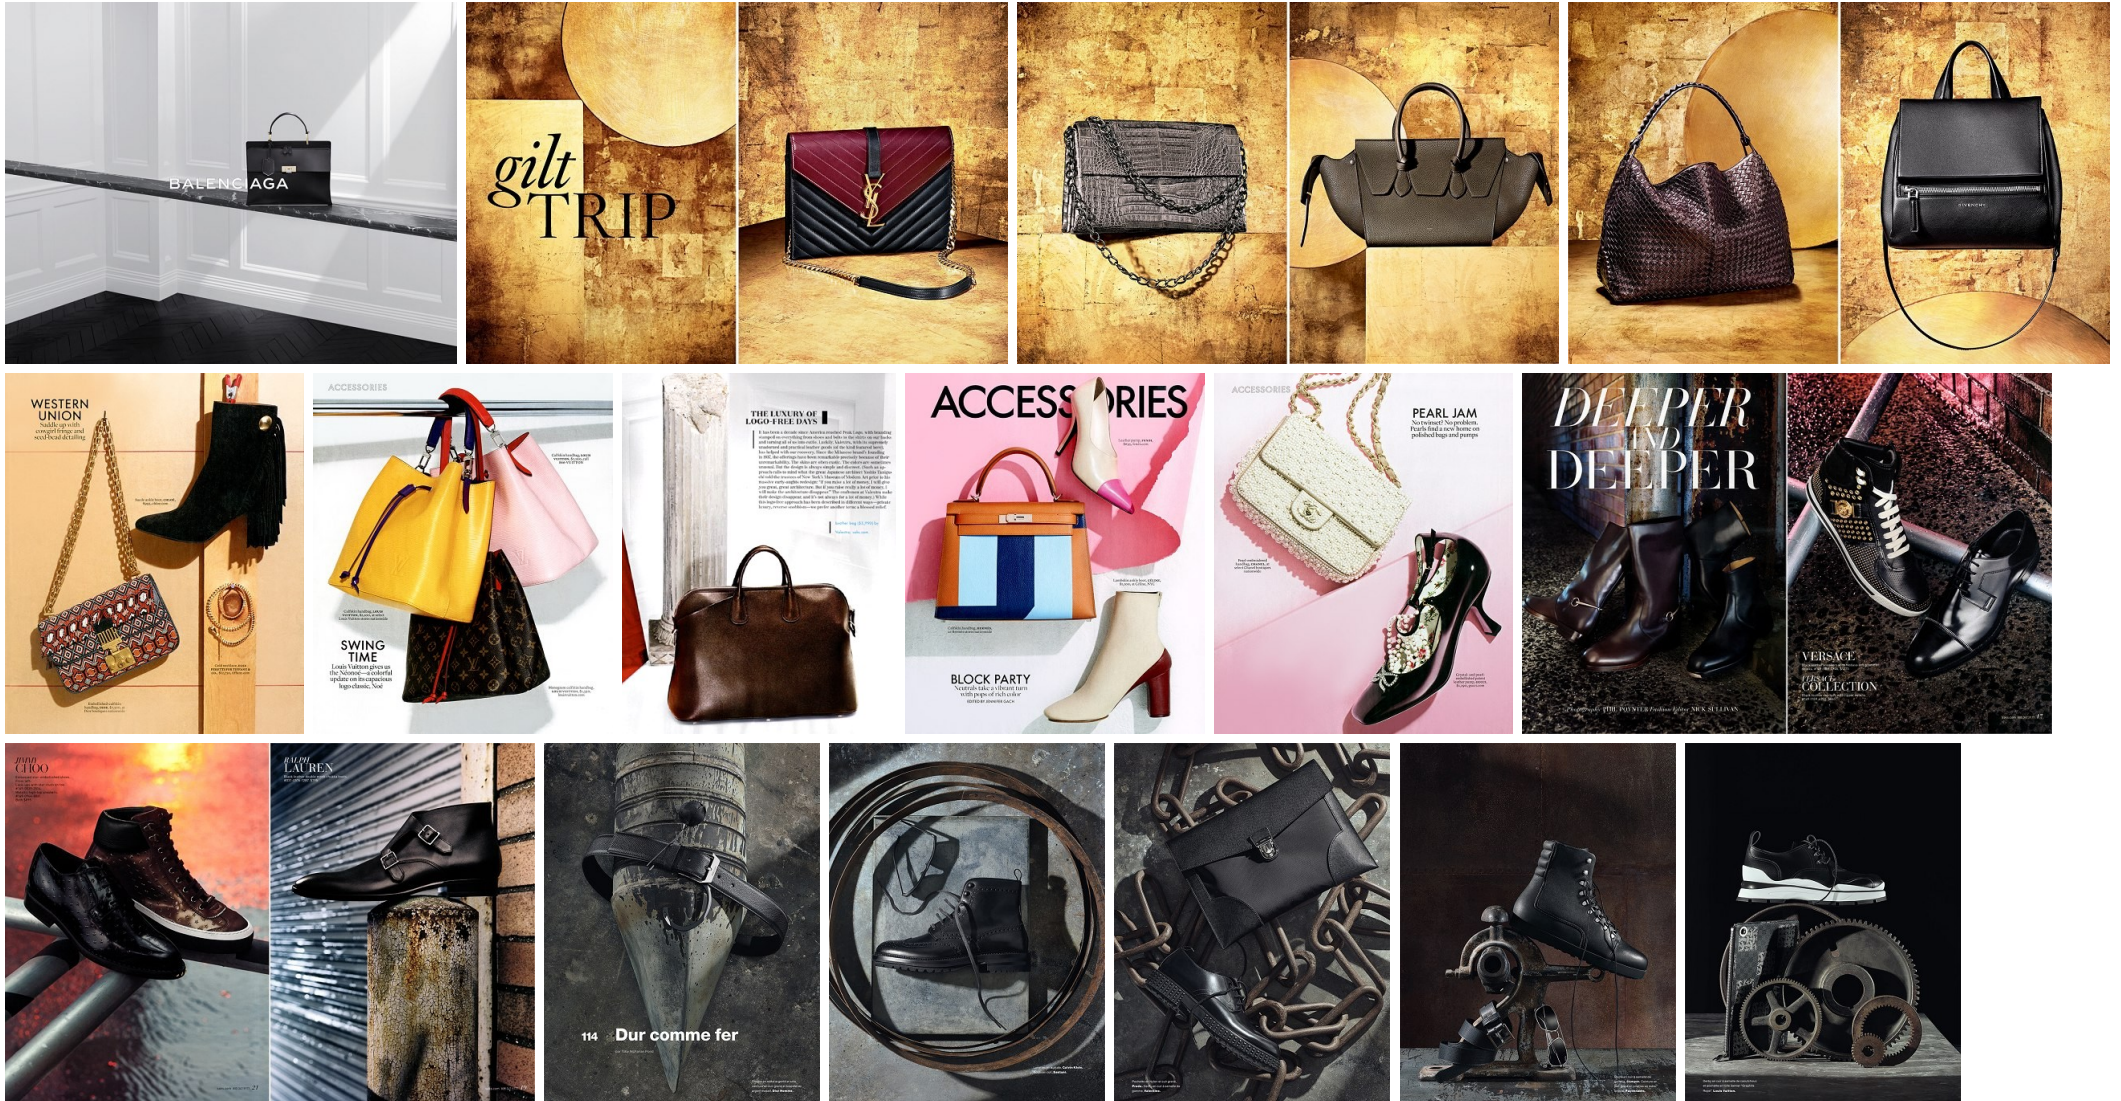

TIMOTHY BIEL / ACCESSORIES