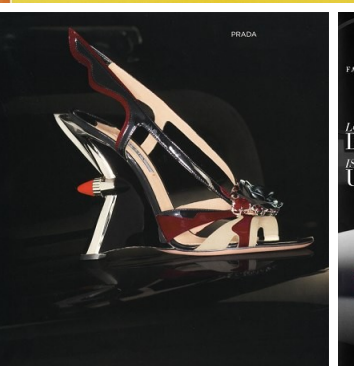

TIMOTHY BIEL / ACCESSORIES

RALPH LAUREN  
 Classic loafer  
 Made with these iconic  
 moccasins.

Call 800-847-9177  
 or visit us online at  
 ralphlauren.com

ralph.com 800.847.9177

S&S FIFTH AVENUE  
 MEN'S COLLECTION

These suede moccasins are  
 made of soft suede leather  
 and feature a classic loafer  
 design.

Call 800-847-9177  
 or visit us online at  
 sass.com

20

Call 800-847-9177  
 or visit us online at  
 sass.com