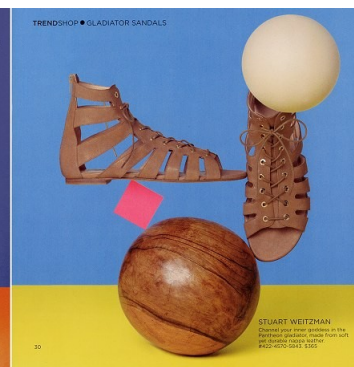

TIMOTHY BIEL / ACCESSORIES

RALPH LAUREN  
 Classic loafer  
 Made with these iconic  
 moccasins.

Call 800-847-9177  
 or visit us online at  
 ralphlauren.com

ralph.com 800.847.9177

S&S FIFTH AVENUE  
 MEN'S COLLECTION

These suede moccasins are  
 made of soft suede leather  
 and feature a classic loafer  
 design.

Call 800-847-9177  
 or visit us online at  
 sass.com

20

Call 800-847-9177  
 or visit us online at  
 sass.com