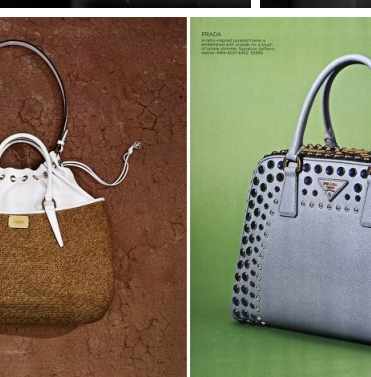

TIMOTHY BIEL / ACCESSORIES

RALPH LAUREN  
 Classic loafer  
 Made with these iconic  
 moccasins.

Call 800-847-9177  
 or visit us online at  
 ralphlauren.com

ralph.com 800.847.9177

S&S FIFTH AVENUE  
 MEN'S COLLECTION

These suede moccasins are  
 made of soft suede leather  
 and feature a classic loafer  
 design.

Call 800-847-9177  
 or visit us online at  
 sass.com

20

Call 800-847-9177  
 or visit us online at  
 sass.com